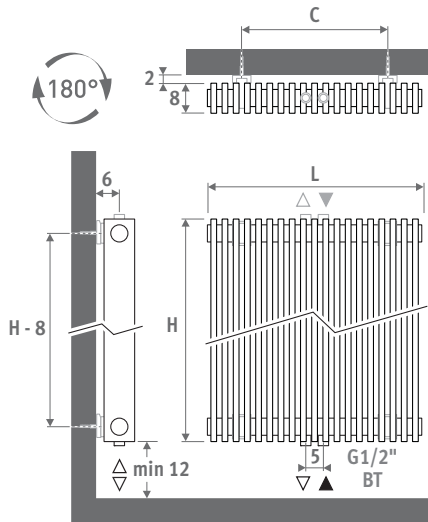

DIMENSIONS (in cm)

LR version with integrated valve:
see p. 182

L	C*
35	21
42	28
56	42
63	49
70	49
84	63
105	84
126	105
147	126

* C = -0 / +1

DELIVERY

- Twine with central connection BT
- wall fixing
- concealed air vent and drain plug G 1/2"

COLOURS

- the collector consists of nickel-plated injection rings, finished in brushed stainless steel effect.
- the radiation tubes are finished with environmentally friendly, scratch-resistant, high UV resistant powder coating. Available in all Jaga colours: soft touch lightly structured satin lacquer (series 1..), smooth glossy (series 2..), smooth satin matt (series 3..) and special colours (series 0..).

CONNECTION

Central connection BT below or above.
The radiator is symmetrical and can be mounted either way up.
Flow must always be on the right hand side!