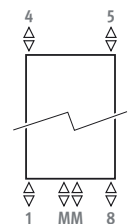

Other colours: see colour chart.

Sani Bow

Only available in traffic white RAL 9016 (233), smooth glossy finish.

CONNECTION

Code:

1° number = flow

2° number = return

Standard connection:

- central connection MM below or on top, flow left or right. Connection 18 or 81 is also possible.

- single point connection: see chapter "Connection set & Valves" - set 81 or 82.
- one pipe connection with code MM and connection set 41 or 42.

BOW

code height length colour conn.
SBOW . 094 050 . 233 /MM

	Watts 75/65	Watts 55/45	€
L H 094			
050	444	237	434,30
060	528	283	457,60
075	656	351	474,80
L H 132			
050	618	329	532,40
060	732	391	560,00
075	911	488	593,10
L H 170			
050	788	419	630,00
060	938	500	662,10
075	1159	622	711,40
L H 198			
050	---	---	---
060	1122	597	743,10
075	1373	738	804,60