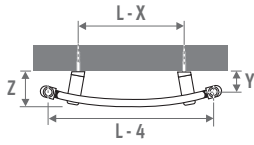

SANI BASIC & SANI BOW

BOW