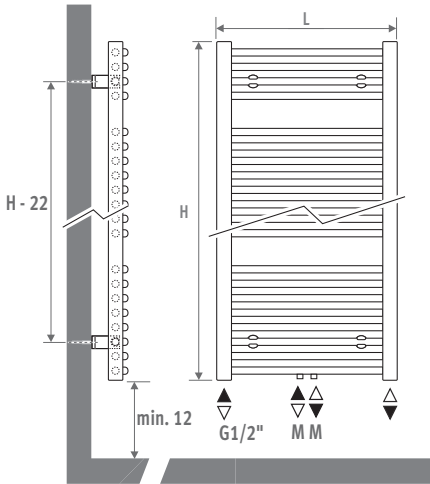

SANI BASIC & SANI BOW

BOW