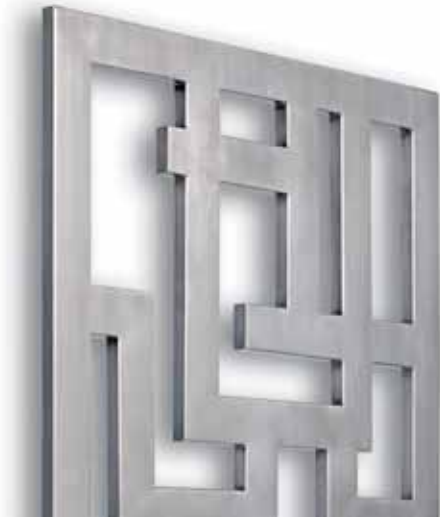

# CROSSROADS MOON

CROSSROADS stainless steel version

MOON white 9016

ORECA DESIGN