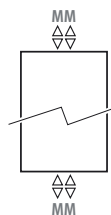

## DIMENSIONS (in cm)

## CONNECTION

Provide an air vent on the central heating pipework above the radiator.

Standard connection:  
 central connection code MM.  
 The Moon is symmetrical and can be mounted either way up.  
 One pipe connection:  
 connection sets 41, 42, 48 or 49.  
 Max. 2 radiators per heating ring.