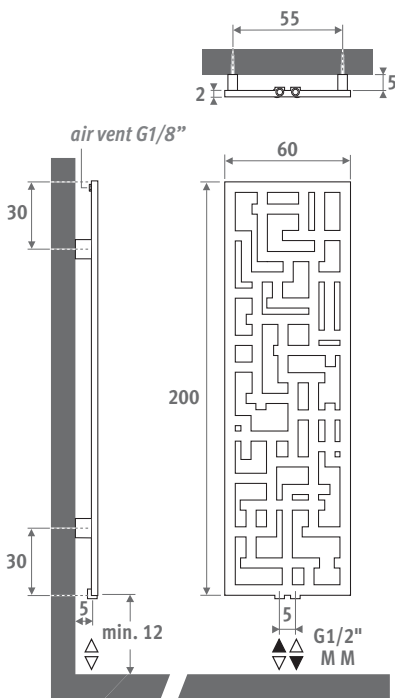

## DIMENSIONS (in cm)

### Other connection sets and sleeve couplings

See chapter "Connection sets and valves" for all connection options and technical information.

### STAINLESS STEEL

code	height	length	colour	conn.
<b>CROW . 200 060 . 012 /MM</b>				
	Watts	Watts		€
	75/65	55/45		
<b>L</b>	<b>H 200</b>			
<b>060</b>				<b>4081,80</b>