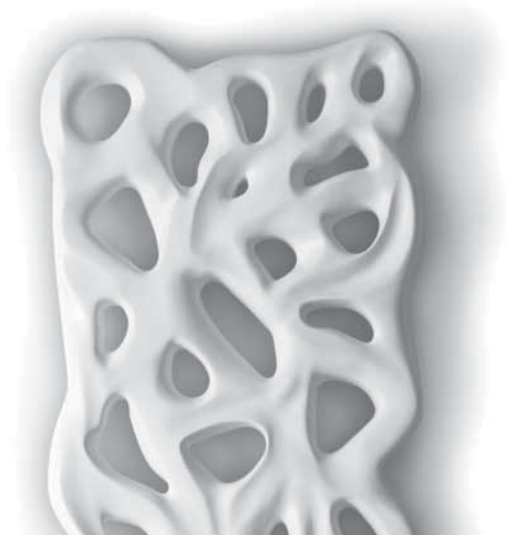

# CROSSROADS MOON

CROSSROADS stainless steel version

MOON white 9016

ORECA DESIGN