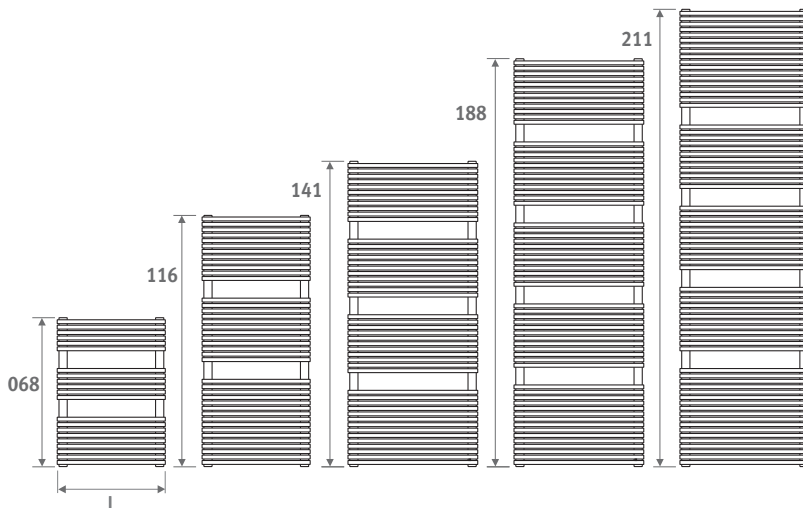

CONNECTION SETS

Connection set to the wall Jaga Deco Double angled

TRV head and sleeve couplings included.

set 35	CHROME	€
	CODE.JH2.DW.1...	147,90
	CODE.JH2.DC.1...	158,70
<i>fill in sleeve coupling code</i>		
	Precision metal tube 15/1	115
	Precision metal tube 16/1	116
	Precision metal tube 18/1	118
	RPE/ALU tube 16/2	316
	RPE/ALU tube 18/2	318

Other connection sets and sleeve couplings

See chapter "Connection sets and valves" for all connection options and technical information.

NAUTICA

LACQUERED

code	height	length	colour conn.	
NAUW.	068	050.	XXX	/18
<i>fill in colour code</i>				
	Watts	Watts	€	€
	75/65	55/45	st. colour	other
L H 068				
050	404	217	564,30	677,10
060	---	---	---	---
080	---	---	---	---
L H 116				
050	723	382	641,90	770,20
060	843	444	667,60	801,00
080	---	---	---	---
L H 141				
050	850	447	806,00	967,20
060	991	523	849,00	1018,80
080	---	---	---	---
L H 188				
050	1104	576	1011,30	1213,40
060	1315	693	1052,90	1263,50
080	---	---	---	---
L H 211				
050	---	---	---	---
060	1468	774	1102,90	1323,50
080	1887	994	1180,60	1416,90

ARISTOCRAT

POLISHED STAINLESS STEEL GLOSSY

code	colour	conn.	
ARIW...	010	/18	
<i>fill in colour code</i>			
	Watts	Watts	€
	75/65	55/45	
H 068			
	267	144	1262,00
	---	---	---
	---	---	---
H 116			
	490	256	1527,60
	---	---	---
	---	---	---
H 141			
	---	---	---
	702	361	1801,30
	---	---	---
H 188			
	---	---	---
	927	486	2590,40
	---	---	---
H 211			
	---	---	---
	1029	537	2629,10
	1371	724	2739,00

BRUSHED STAINLESS STEEL MATT

code	colour	conn.	
ARIW...	011	/18	
<i>fill in colour code</i>			
	Watts	Watts	€
	75/65	55/45	
H 068			
	318	168	1262,00
	---	---	---
	---	---	---
H 116			
	553	289	1527,60
	---	---	---
	---	---	---
H 141			
	---	---	---
	734	377	1801,30
	---	---	---
H 188			
	---	---	---
	1009	532	2590,40
	---	---	---
H 211			
	---	---	---
	1094	580	2629,10
	1500	782	2739,00

EN442 output at 20°C room temperature

EN 442