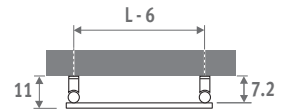

jaga

Eyecatchers

ARISTOCRAT & NAUTICA

€ 2016-2017.EX

DIMENSIONS (in cm)

DELIVERY

- connection 18/81 below
- wall fixing
- chrome-plated air vent and drain plug G1/2"

COLOURS

Other colours: see colour chart.

CONNECTION

Code:

1° number = flow

2° number = return

Standard connection:

Code 18, reversible 18 or 81

Other connections (no surcharge):

Other connection sets and sleeve couplings

See chapter "Connection sets and valves" for all connection options and technical information.

NAUTICA

LACQUERED

code	height	length	colour conn.	
NAUW.	068	050.	XXX	/18
<i>fill in colour code</i>				
	Watts	Watts	€	€
	75/65	55/45	st. colour	other
L H 068				
050	404	217	564,30	677,10
060	---	---	---	---
080	---	---	---	---
L H 116				
050	723	382	641,90	770,20
060	843	444	667,60	801,00
080	---	---	---	---
L H 141				
050	850	447	806,00	967,20
060	991	523	849,00	1018,80
080	---	---	---	---
L H 188				
050	1104	576	1011,30	1213,40
060	1315	693	1052,90	1263,50
080	---	---	---	---
L H 211				
050	---	---	---	---
060	1468	774	1102,90	1323,50
080	1887	994	1180,60	1416,90