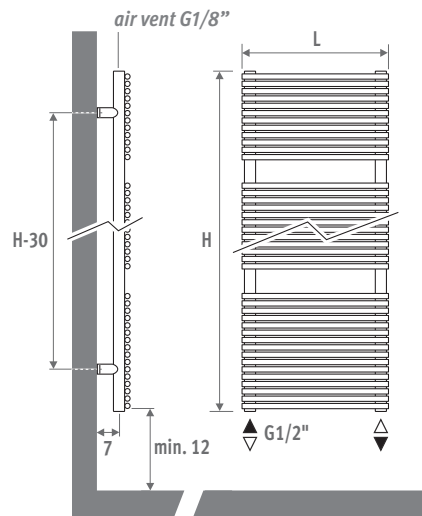

jaga

Eyecatchers

ARISTOCRAT & NAUTICA

€ 2016-2017.EX

DIMENSIONS (in cm)

DELIVERY

- connection 18/81 below
- wall fixing
- chrome-plated air vent and drain plug G1/2"

COLOURS

Other colours: see colour chart.

CONNECTION

Code:

1° number = flow

2° number = return

Standard connection:

Code 18, reversible 18 or 81

Other connections (no surcharge):

TRV head and sleeve couplings included.

set 35	CHROME	€
	CODE.JH2.DW.1...	147,90
	CODE.JH2.DC.1...	158,70
<i>fill in sleeve coupling code</i>		
	Precision metal tube 15/1	115
	Precision metal tube 16/1	116
	Precision metal tube 18/1	118
	RPE/ALU tube 16/2	316
	RPE/ALU tube 18/2	318

Other connection sets and sleeve couplings

See chapter "Connection sets and valves" for all connection options and technical information.

NAUTICA

LACQUERED

code	height	length	colour conn.	
NAUW.	068	050.	XXX	/18
<i>fill in colour code</i>				
	Watts	Watts	€	€
	75/65	55/45	st. colour	other
L H 068				
050	404	217	564,30	677,10
060	---	---	---	---
080	---	---	---	---
L H 116				
050	723	382	641,90	770,20
060	843	444	667,60	801,00
080	---	---	---	---
L H 141				
050	850	447	806,00	967,20
060	991	523	849,00	1018,80
080	---	---	---	---
L H 188				
050	1104	576	1011,30	1213,40
060	1315	693	1052,90	1263,50
080	---	---	---	---
L H 211				
050	---	---	---	---
060	1468	774	1102,90	1323,50
080	1887	994	1180,60	1416,90